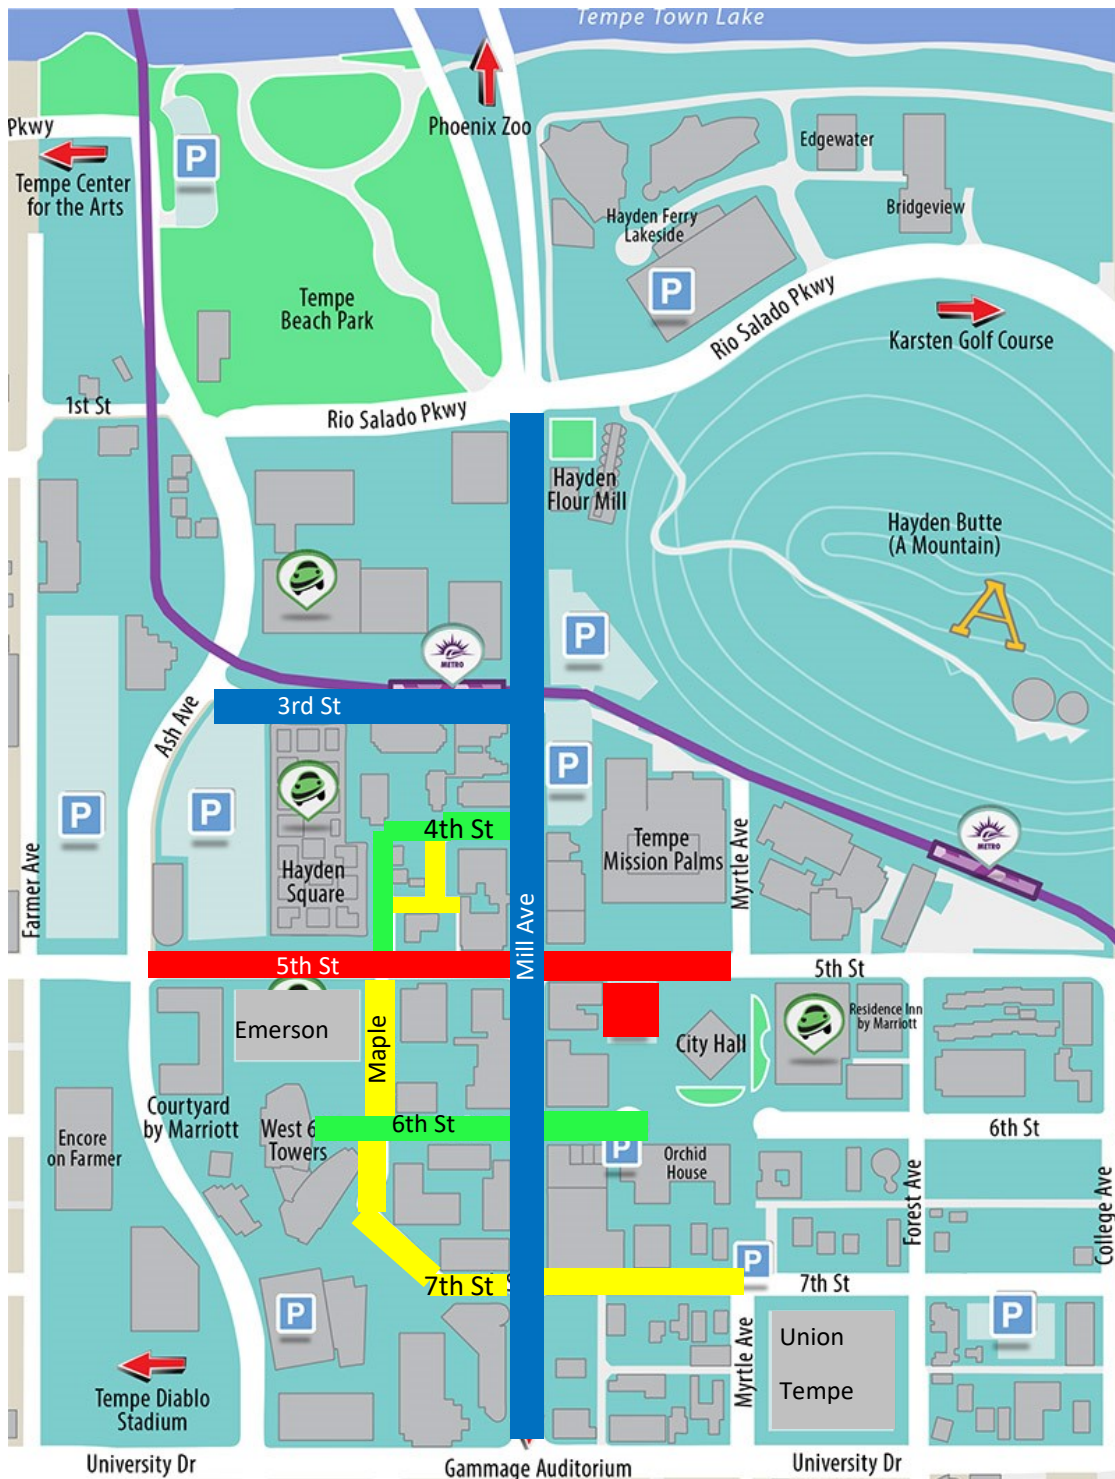

TEMPE
FESTIVAL of the ARTS

**Street Closures for Thursday - Sunday,
 March 26—29, 2020**

7 AM

7th St. between Mill & 6th St.
 7th St. east of Mill to Myrtle
 Maple between 5th & 6th St.
 440 S. Mill Surface Lot (by Hackett House)

2 PM

4th St west of Mill to Maple
 Maple between 4th & 5th St
 6th St. west of Mill to W6 roundabout
 6th St Mill to Myrtle

5:00 PM

5th Street from Mill to Ash
 5th Street from Mill to Myrtle
 City Hall West Parking Lot

6:00 PM

Mill Avenue from University to Rio Salado (3rd to Rio closed only during load-in Thursday & load-out Sunday)
 3rd Street from Mill to Ash (closed only during load-in Thursday & load-out Sunday)